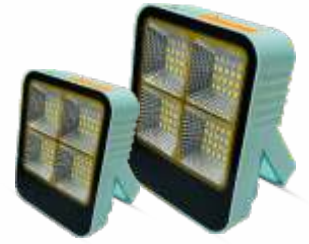

LED SOLAR STREET LIGHT - NOVA SERIES

Waterproof - Slim Design - Lens Flood Light -
Mount Internal Driver - Aluminium Casting - Solar Panel

S.NO	PRODUCT CODE	CCT	P.K.G	LUMENS	M.R.P
AE-04	ORNSSL-100W SOLAR STREET LIGHT	6K	10	10,000	4165
AE-05	ORNSSL-200W SOLAR STREET LIGHT	6K	10	20,000	5555

LED SOLAR STREET LIGHT - AUTOMATIC SERIES

Waterproof - Slim Design - Lens Street Light - Pole Mount
Wide Spread Light - Internal Driver - Aluminium Casting

S.NO	PRODUCT CODE	CCT	P.K.G	LUMENS	M.R.P
AE-06	ORASL-240W [TWO IN ONE]	6K	3	24,000	12220
AE-07	ORASL-300W [TWO IN ONE]	6K	1	30,000	19720
AE-08	ORASL-480W [TWO IN ONE]	6K	1	48,000	29720

LED SOLAR FLOOD LIGHT - VOLTA SERIES

Waterproof - Slim Design - Lens Flood Light -
Mount Internal Driver - Aluminium Casting - Solar Panel

S.NO	PRODUCT CODE	CCT	P.K.G	LUMENS	M.R.P
AE-09	ORSFL -100W SOLAR FLOOR LIGHT	6K	6	10,000	5555
AE-10	ORSFL -200W SOLAR FLOOR LIGHT	6K	6	20,000	8335

LED PORTABLE SOLAR FLOOD LIGHT - CORN SERIES

Portable - Waterproof - Slim Design - Lens Handy Light - Mount Internal Driver - Aluminium Casting - Solar Panel

S.NO	PRODUCT CODE	CCT	P.K.G	LUMENS	M.R.P
AE-11	ORCSL - 10W LED PORTABLE CORN SOLAR	6K/4K/3K/FLASH	30	1000	1315