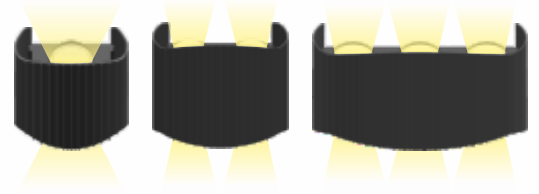

LED WALL LIGHT CURVE - SERIES

LED WALL LIGHT
CURVE SERIES

LED OUTDOOR LIGHT - CURVE SERIES 3K

Wall Spotlight - Waterproof - Outdoor Application
Aluminum Cassting - Decorative Light - Wall Mount

S.NO	PRODUCT CODE	CCT	P.K.G	LUMENS	M.R.P
X-01	ORCWL-2WAY CURVE UPDOWN LIGHT	3K	50	-	690
X-02	ORCWL-4WAY CURVE UPDOWN LIGHT	3K	50	-	940
X-03	ORCWL-6WAY CURVE UPDOWN LIGHT	3K	50	-	1190

LED OUTDOOR LIGHT - CURVE SERIES AUTO CHANGING

Wall Spotlight - Waterproof - Outdoor Application
Aluminum Cassting - Decorative Light - Wall Mount

S.NO	PRODUCT CODE	CCT	P.K.G	LUMENS	M.R.P
X-04	ORCWL-2WAY CURVE UPDOWN LIGHT	AUTO CHANGING	50	-	1065
X-05	ORCWL-4WAY CURVE UPDOWN LIGHT	AUTO CHANGING	50	-	1315
X-06	ORCWL-6WAY CURVE UPDOWN LIGHT	AUTO CHANGING	50	-	1690

LED OUTDOOR LIGHT - CURVE SERIES RGB

Wall Spotlight - Waterproof - Outdoor Application
Aluminum Cassting - Decorative Light - Wall Mount

S.NO	PRODUCT CODE	CCT	P.K.G	LUMENS	M.R.P
X-07	ORCWL-2 WAY CURVE UPDOWN LIGHT	P+B	50	-	815
X-08	ORCWL-4 WAY CURVE UPDOWN LIGHT	R+G+B+Y	50	-	1065
X-09	ORCWL-6WAY CURVE UPDOWN LIGHT	R+G+B	50	-	1315