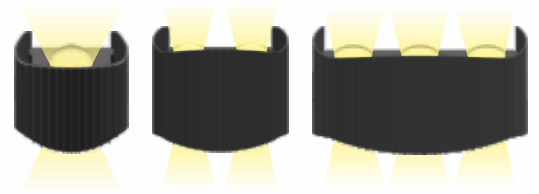

LED WALL LIGHT CURVE - SERIES

LED WALL LIGHT
CURVE SERIES

LED OUTDOOR LIGHT - CURVE SERIES 3K

Wall Spotlight - Waterproof - Outdoor Application
Aluminum Cassting - Decorative Light - Wall Mount

S.NO	PRODUCT CODE	CCT	P.K.G	LUMENS	M.R.P
X-01	ORCWL-2WAY CURVE UPDOWN LIGHT	3K	50	-	690
X-02	ORCWL-4WAY CURVE UPDOWN LIGHT	3K	50	-	940
X-03	ORCWL-6WAY CURVE UPDOWN LIGHT	3K	50	-	1190

LED OUTDOOR LIGHT - CURVE SERIES AUTO CHANGING

Wall Spotlight - Waterproof - Outdoor Application
Aluminum Cassting - Decorative Light - Wall Mount

S.NO	PRODUCT CODE	CCT	P.K.G	LUMENS	M.R.P
X-04	ORCWL-2WAY CURVE UPDOWN LIGHT	AUTO CHANGING	50	-	1065
X-05	ORCWL-4WAY CURVE UPDOWN LIGHT	AUTO CHANGING	50	-	1315
X-06	ORCWL-6WAY CURVE UPDOWN LIGHT	AUTO CHANGING	50	-	1690

LED OUTDOOR LIGHT - CURVE SERIES RGB

Wall Spotlight - Waterproof - Outdoor Application
Aluminum Cassting - Decorative Light - Wall Mount

S.NO	PRODUCT CODE	CCT	P.K.G	LUMENS	M.R.P
X-07	ORCWL-2 WAY CURVE UPDOWN LIGHT	P+B	50	-	815
X-08	ORCWL-4 WAY CURVE UPDOWN LIGHT	R+G+B+Y	50	-	1065
X-09	ORCWL-6WAY CURVE UPDOWN LIGHT	R+G+B	50	-	1315