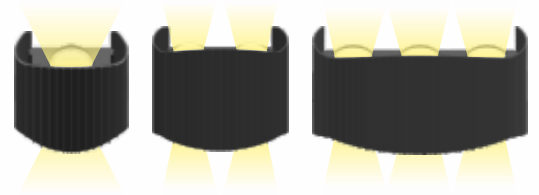

LED WALL LIGHT CURVE - SERIES

LED WALL LIGHT
CURVE SERIES

LED OUTDOOR LIGHT - CURVE SERIES 3K

Wall Spotlight - Waterproof - Outdoor Application
Aluminum Cassting - Decorative Light - Wall Mount

S.NO	PRODUCT CODE	CCT	P.K.G	LUMENS	M.R.P
X-01	ORCWL-2WAY CURVE UPDOWN LIGHT	3K	50	-	690
X-02	ORCWL-4WAY CURVE UPDOWN LIGHT	3K	50	-	940
X-03	ORCWL-6WAY CURVE UPDOWN LIGHT	3K	50	-	1190

LED OUTDOOR LIGHT - CURVE SERIES AUTO CHANGING

Wall Spotlight - Waterproof - Outdoor Application
Aluminum Cassting - Decorative Light - Wall Mount

S.NO	PRODUCT CODE	CCT	P.K.G	LUMENS	M.R.P
X-04	ORCWL-2WAY CURVE UPDOWN LIGHT	AUTO CHANGING	50	-	1065
X-05	ORCWL-4WAY CURVE UPDOWN LIGHT	AUTO CHANGING	50	-	1315
X-06	ORCWL-6WAY CURVE UPDOWN LIGHT	AUTO CHANGING	50	-	1690

LED OUTDOOR LIGHT - CURVE SERIES RGB

Wall Spotlight - Waterproof - Outdoor Application
Aluminum Cassting - Decorative Light - Wall Mount

S.NO	PRODUCT CODE	CCT	P.K.G	LUMENS	M.R.P
X-07	ORCWL-2 WAY CURVE UPDOWN LIGHT	P+B	50	-	815
X-08	ORCWL-4 WAY CURVE UPDOWN LIGHT	R+G+B+Y	50	-	1065
X-09	ORCWL-6WAY CURVE UPDOWN LIGHT	R+G+B	50	-	1315